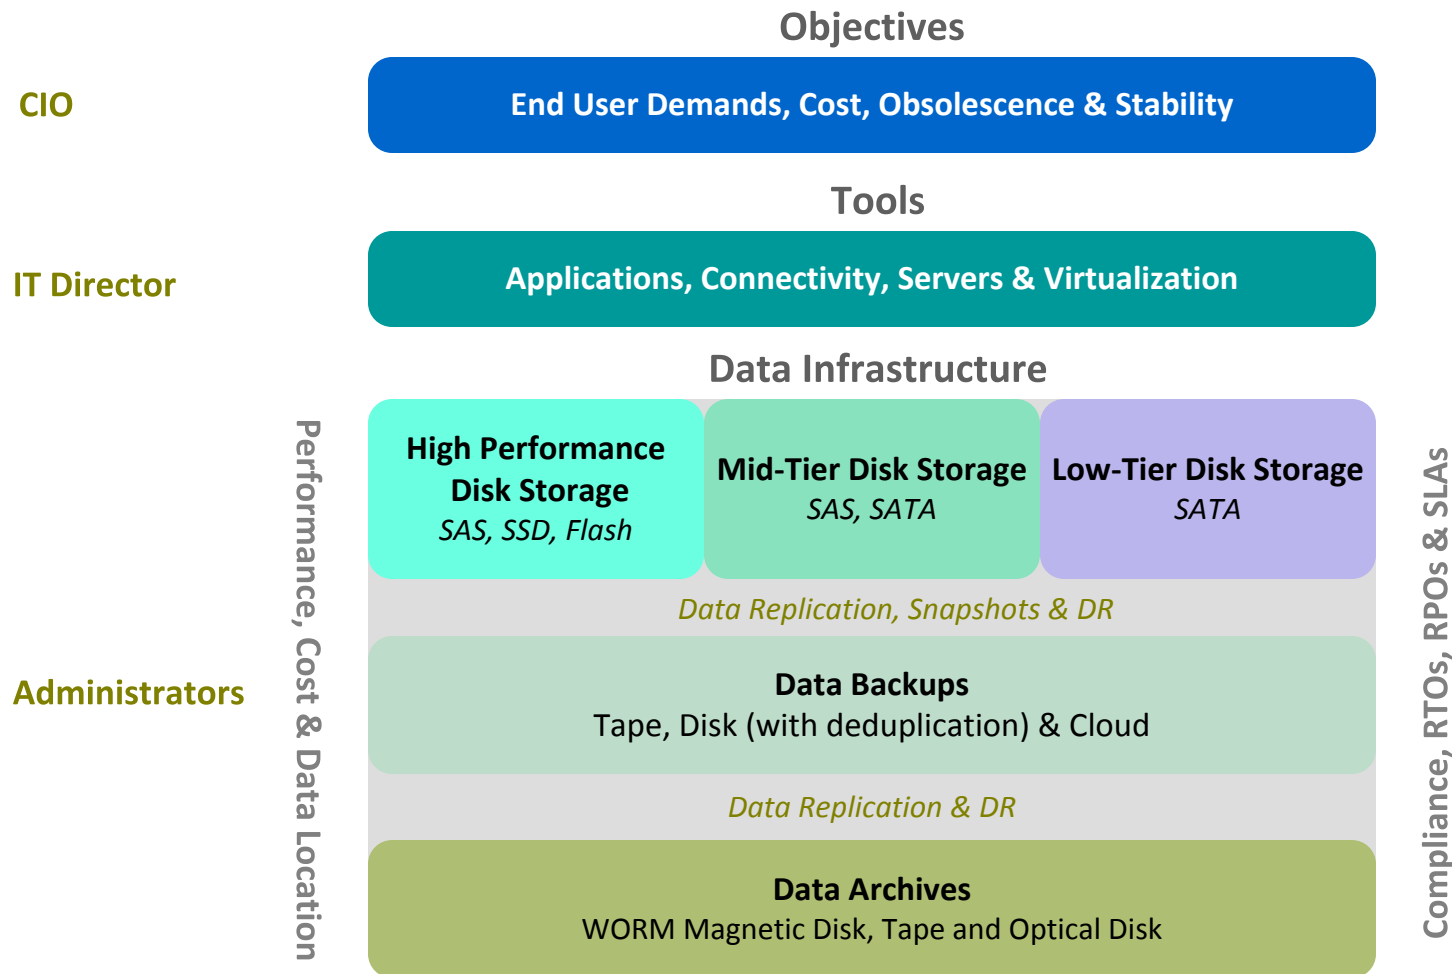

Ideas, Choices, Analysis, Support

We provide the ideas, solutions and professional services you need to reduce your IT data management burden

The Data Bundle

Mercury Storage provides expert guidance on data storage, backup, archiving and compliance requirements. We offer additional discounts on each new solution you purchase. Please ask us about our Bundle Discount Offering and Data Planning Services.