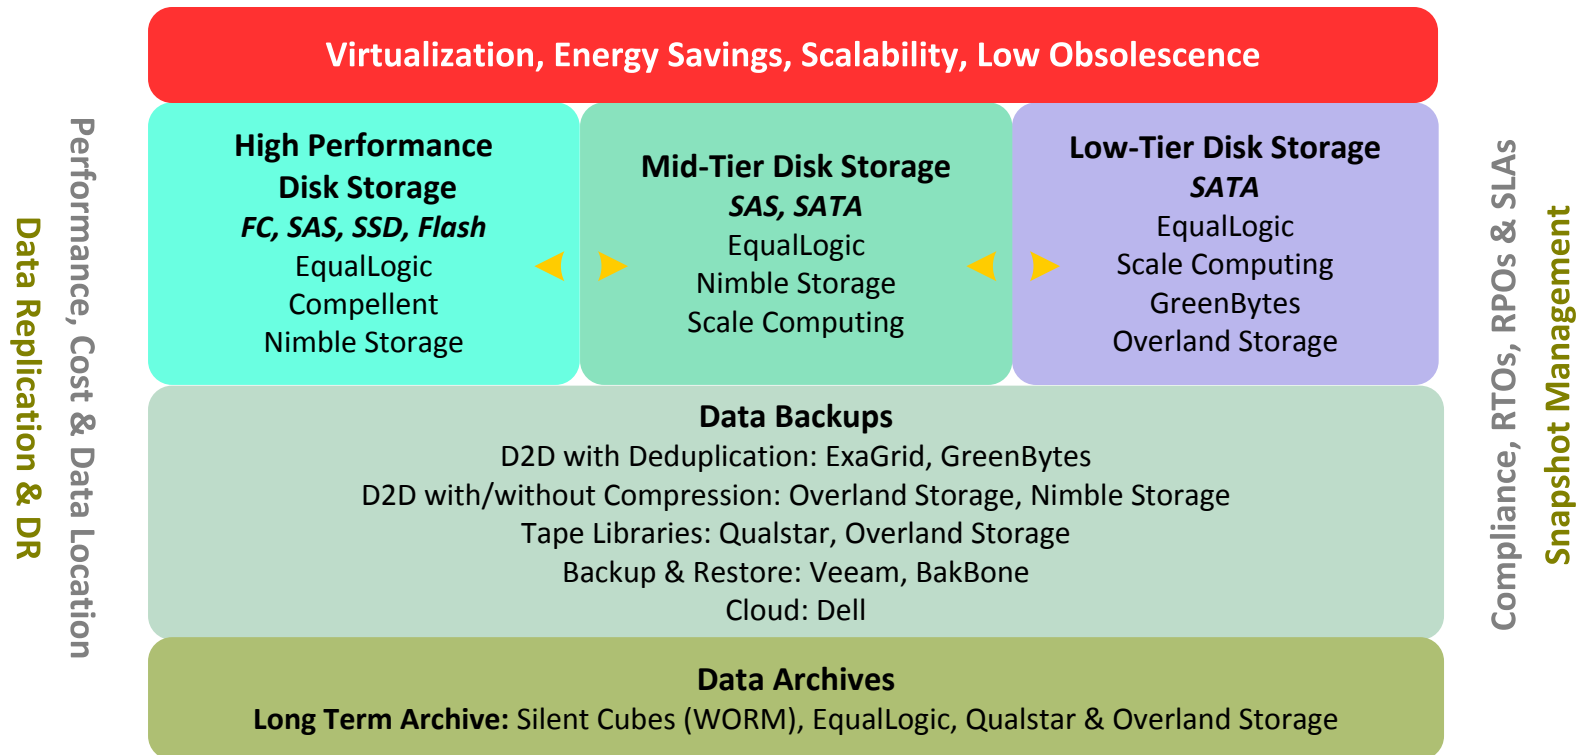

Ideas, Choices, Analysis, Support

We provide the ideas, solutions and professional services you need to reduce your IT data management burden

The Data Bundle

Mercury Storage provides expert guidance on data storage, backup, archiving and compliance requirements. We offer additional discounts on each new solution you purchase. Please ask us about our Bundle Discount Offering and Data Planning Services.